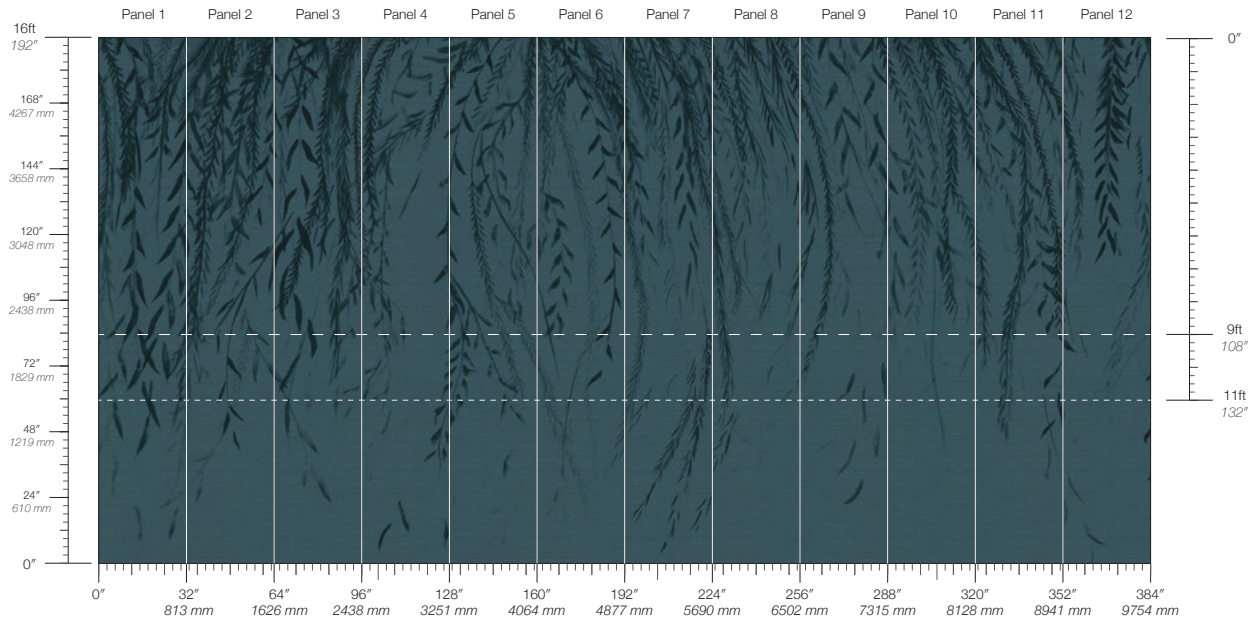

Sway Veer

Suitable for residential and commercial projects

COLOR

Veer

REPEAT

Non-repeating

DETAILS

Custom options available

DISCLAIMER

Refer to our website to see the full mural artwork. Color and shade will vary by lot. Visible panel seam. Reference the physical sample for color and texture. Panel maps represent mural artwork only.

ITEM

8907

STOCK

Made to order

MAINTENANCE

Water-based cleanser

CONTENT

Grasscloth

LEAD TIME

4 weeks to print

ENVIRONMENTAL

PVC Free

PANEL WIDTH

32" / 813 mm trimmed

MINIMUM

1 panel

SPECS

Natural Grasscloth

PANEL HEIGHT

108" / 2743 mm base
132" / 3353 mm standard
192" / 4877 mm extended

PRICE

Available upon request

TESTING

ASTM E84 Adhered Class A

ORIGIN

USA